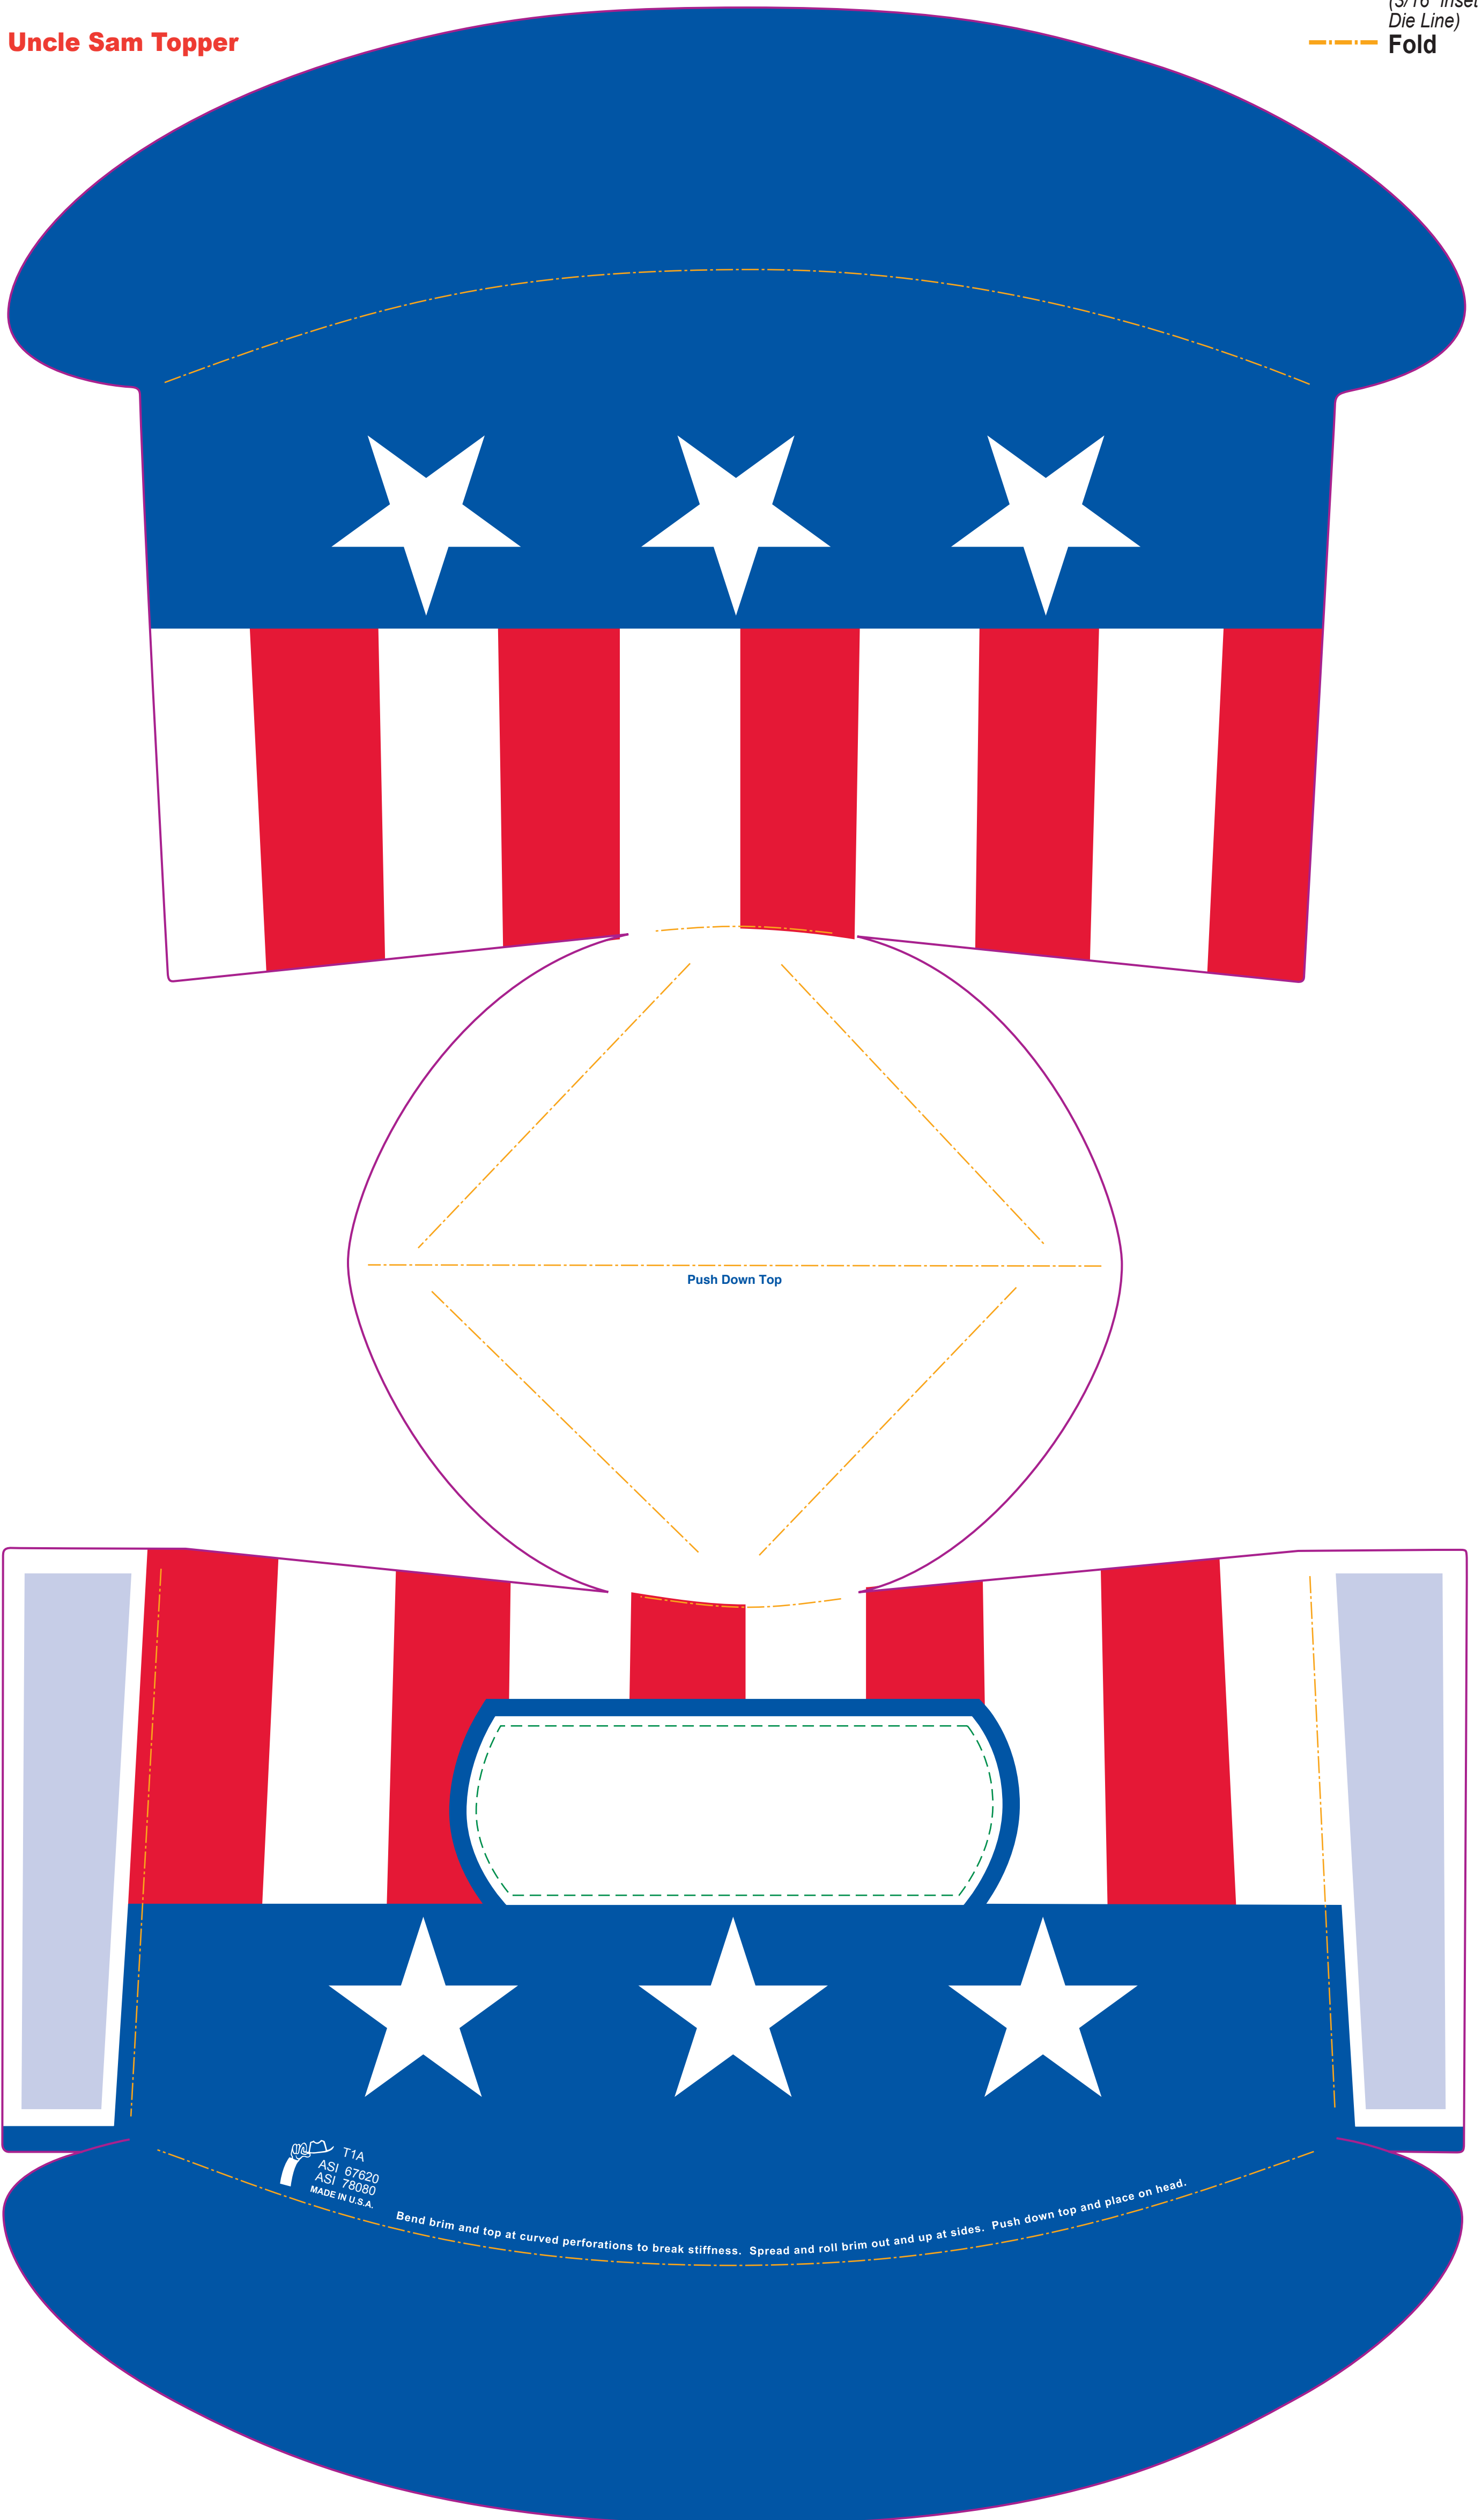

Actual size
Width: 14.25 in.
Height: 24.5 in.

T1A
Adult Uncle Sam Topper

- Die Line
(represents actual cut product)
- - - Live Area
(3/16" inset from Die Line)
- - - Fold

Please keep all text and graphics inside the Live Area unless the graphic element is intended to bleed. Borders, if included, should bleed outward from the Live Area. Please model spot colors using the Pantone solid coated Matching System. Please submit all Fonts and Links for output with your Final Composite.